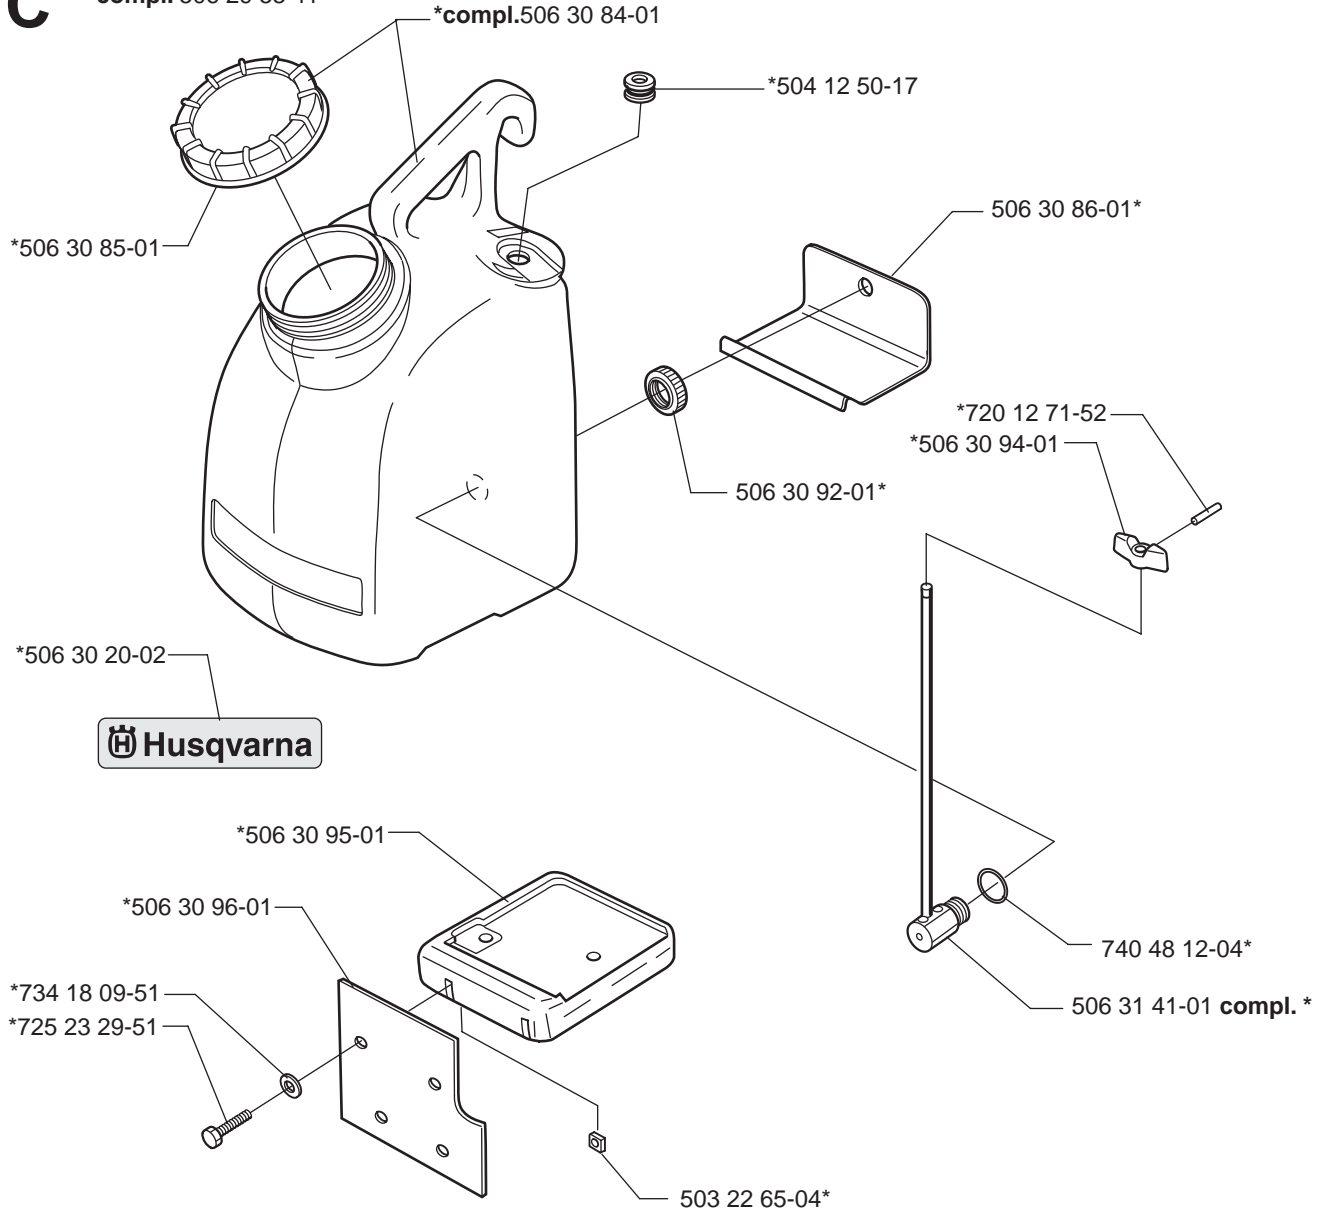

C

*compl. 506 29 55-11

D

Wet cutting kit 506 29 30-13